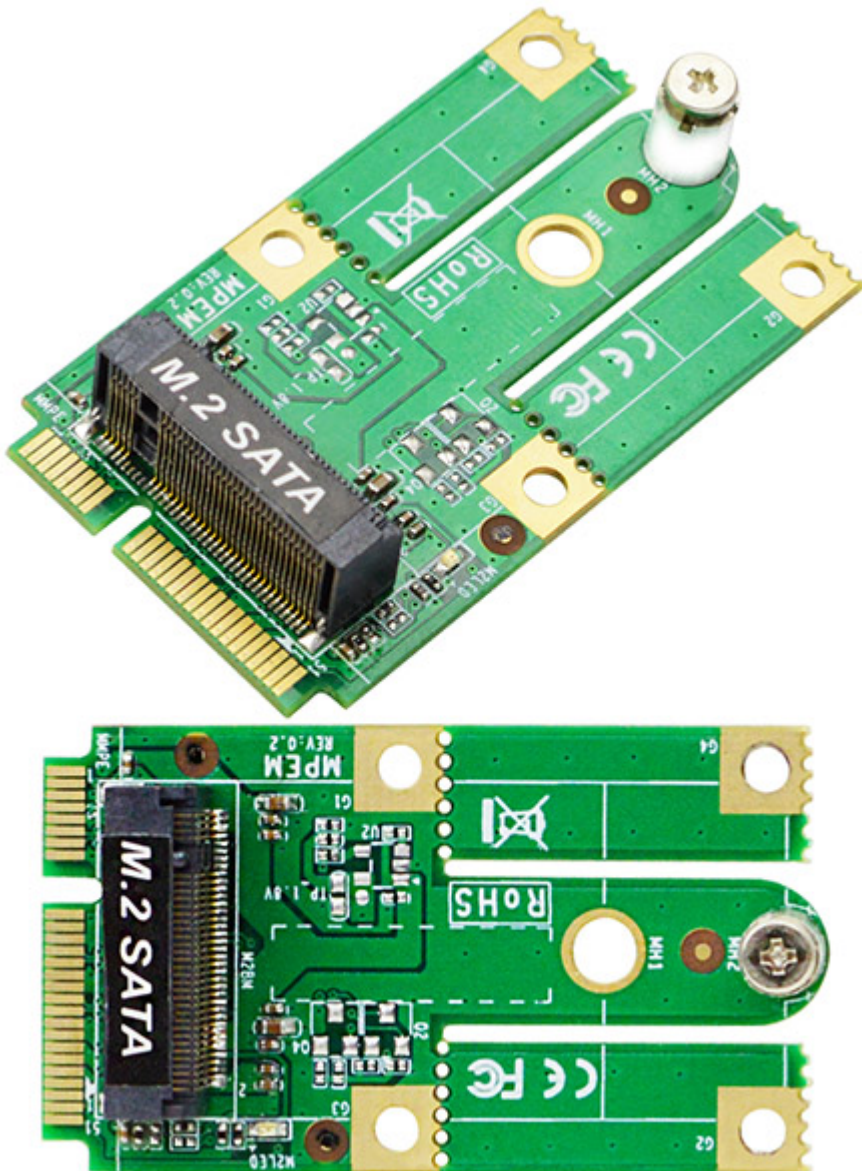

49.95 EUR
incl. 19% VAT, plus [shipping](#)

- mSATA to M.2 (E-key) transfer card for Storage application
- Support M.2 E-key 2242 card
- SATA Interface
- Dimension: 30.00 x 51.0 mm